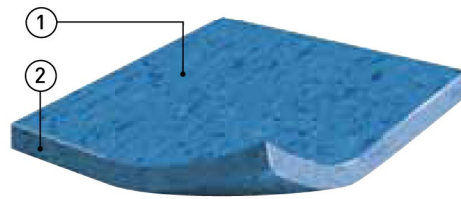

MIPOLAM ACCORD

- ▶ High performance homogeneous flooring suitable for heavy duty traffic areas, available in sheet format.
- ▶ **Group T** wear rating compliant (very high resistance to traffic).
- ▶ Semi-directional polychrome design, available in a large choice of 29 contemporary colours.
- ▶ Modern surface with a matt finish.
- ▶ Evercare™ surface treatment: no wax for life.
- ▶ Bacteriostatic and fungistatic for better hygiene.
- ▶ 100% recyclable.

- ① evercare™ treatment
- ② Densely calendared compacted surface

evercare™ TECHNOLOGY

Patented Gerflor Technology

- ▶ Obtained by UV laser cross-linking

High Performance

- ▶ Durability & Resistance

Easy maintenance